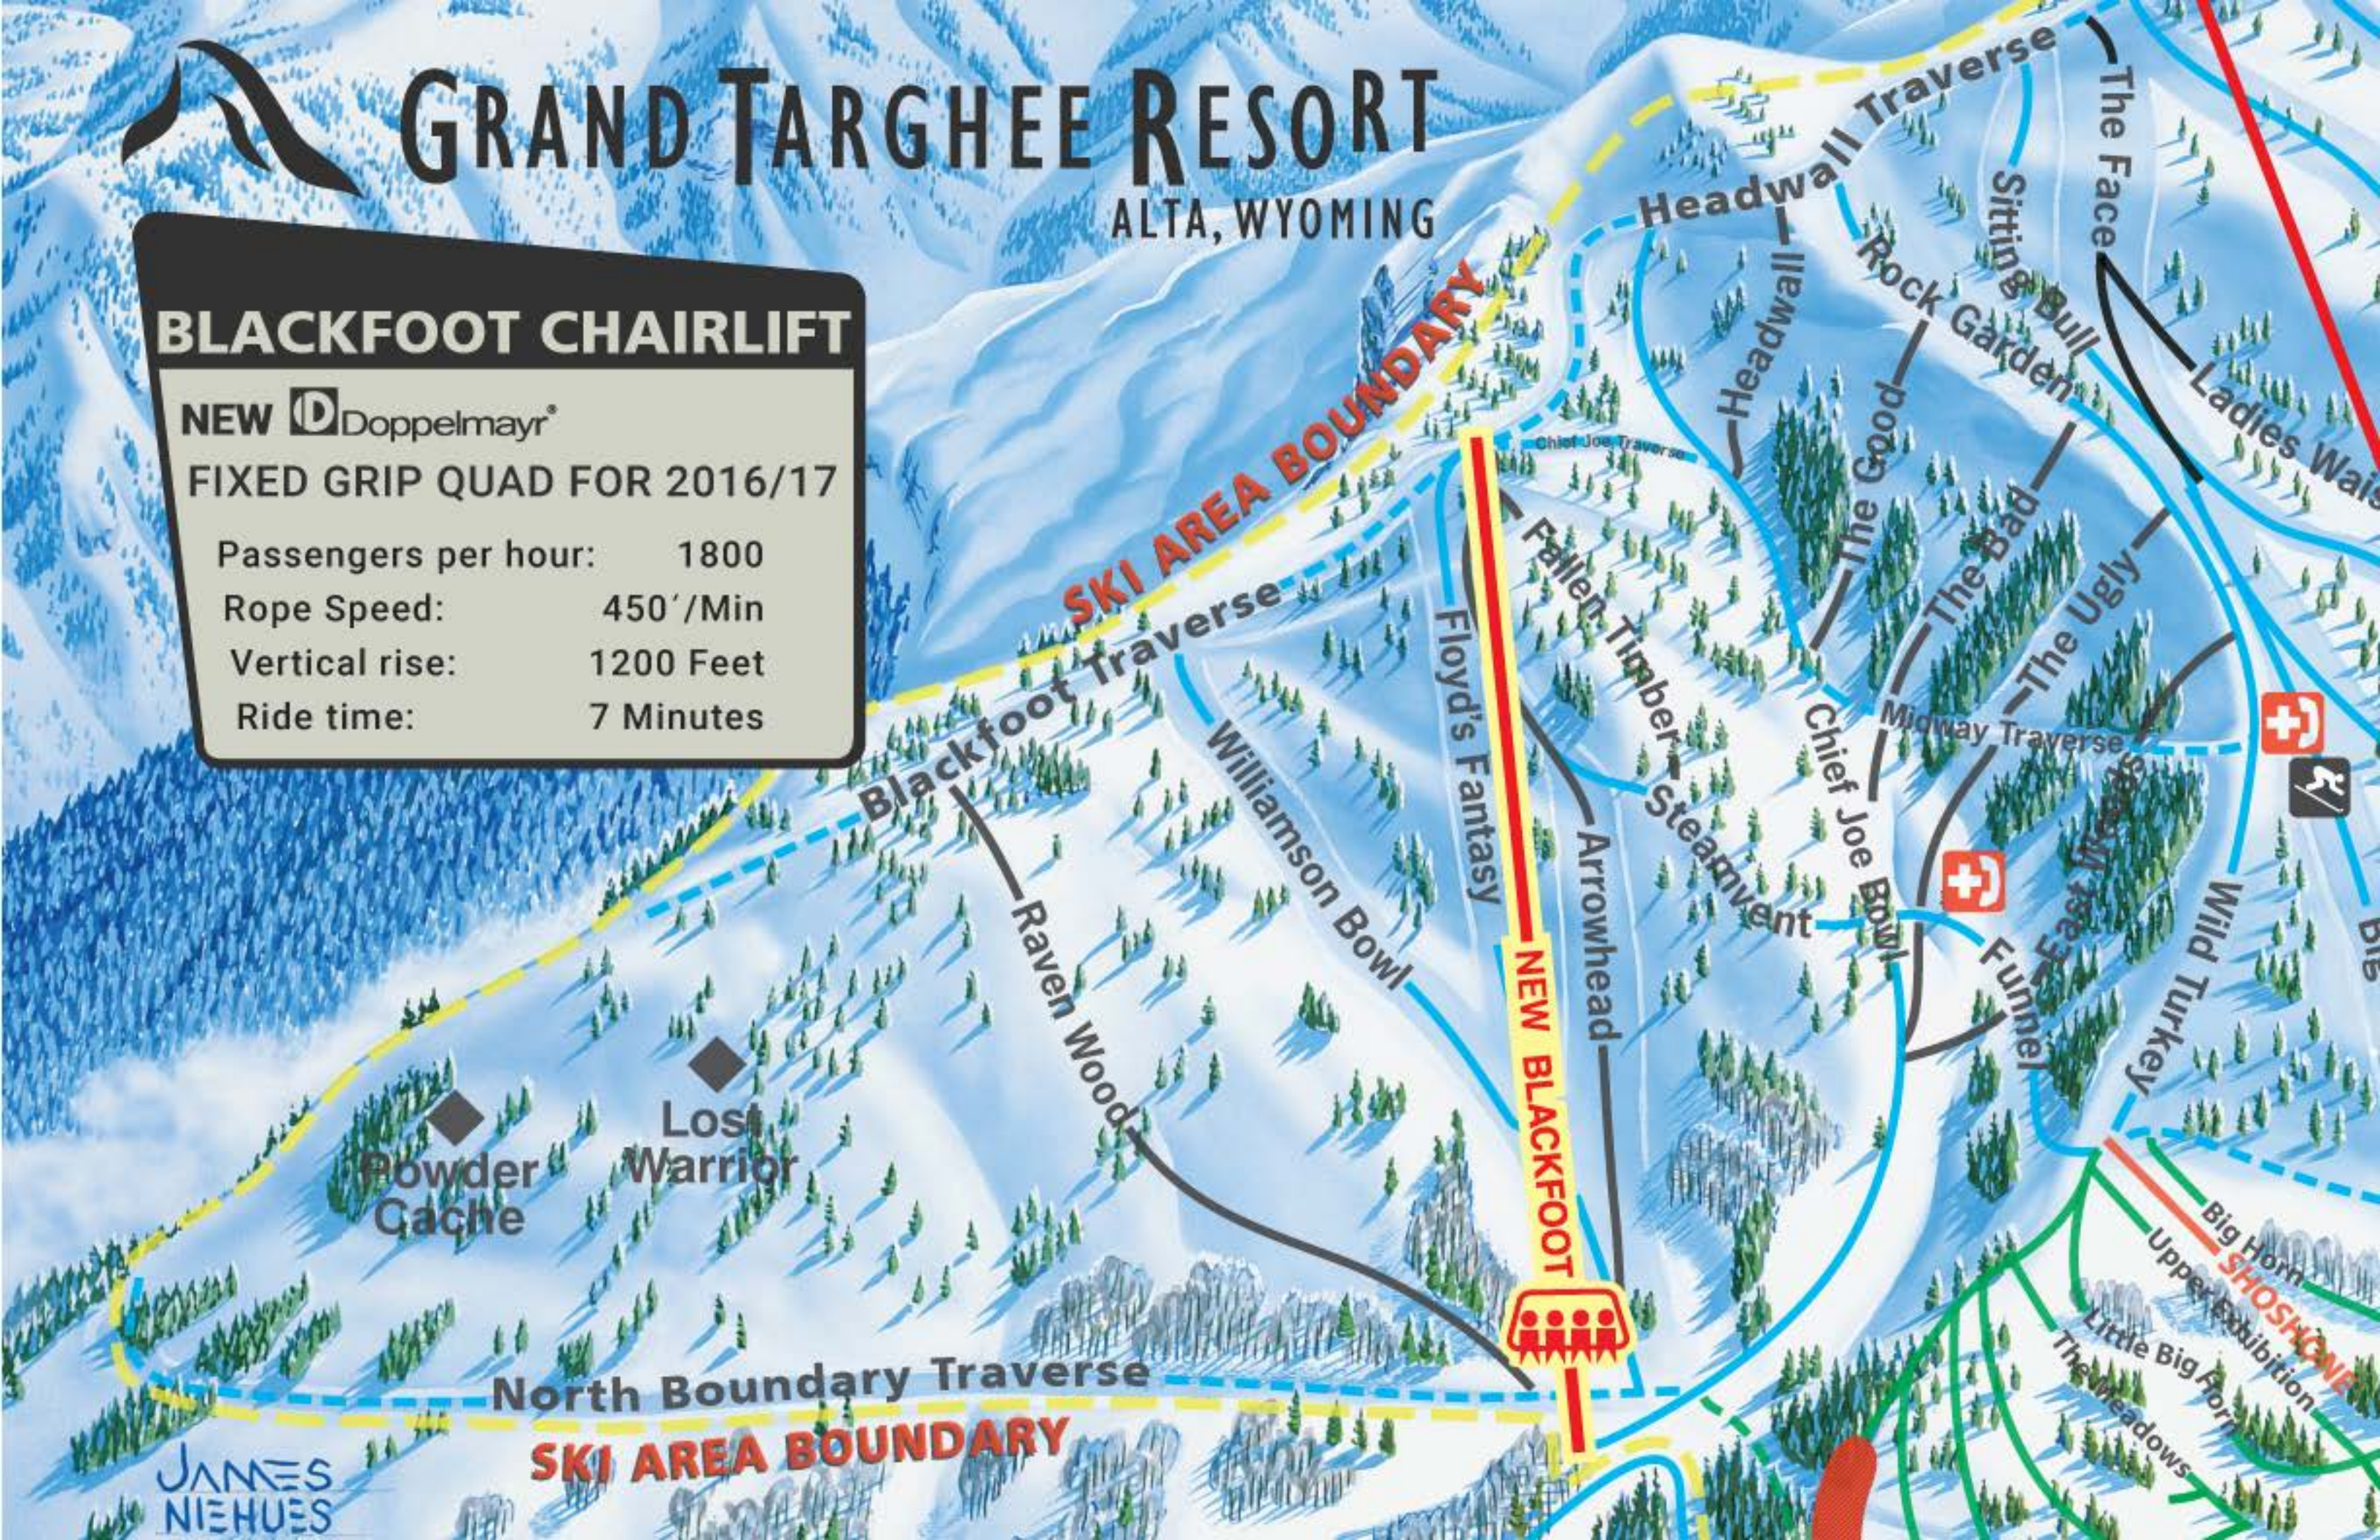

# GRAND TARGHEE RESORT

ALTA, WYOMING

## BLACKFOOT CHAIRLIFT

NEW  Doppelmayr®

FIXED GRIP QUAD FOR 2016/17

Passengers per hour: 1800

Rope Speed: 450' /Min

Vertical rise: 1200 Feet

Ride time: 7 Minutes

JAMES NIEHUES