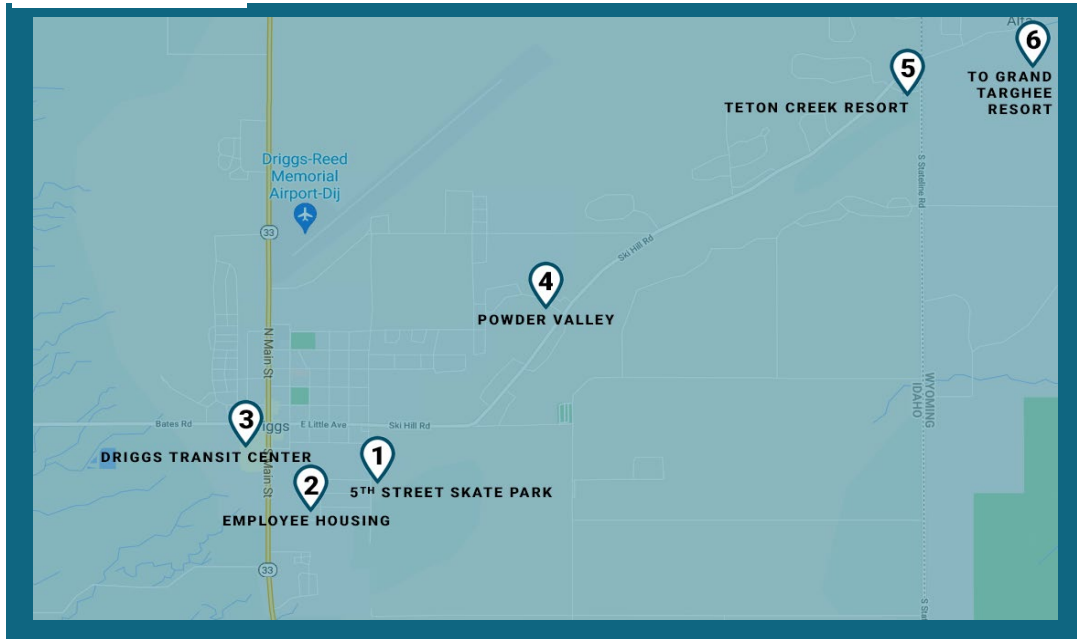

# GRAND TARGHEE RESORT SHUTTLE SERVICE 2021

TEXT GTRSHUTTLE TO 855-269-9451  
TO SUBSCRIBE TO SHUTTLE NEWS AND UPDATES.

1. **5TH STREET SKATE PARK**  
East Little Ave & S 5th Street
2. **EMPLOYEE HOUSING**  
470 Ruby Street
3. **DRIGGS TRANSIT CENTER**  
60 S Main Street
4. **POWDER VALLEY**  
910 Powder Valley Rd
5. **TETON CREEK RESORT**  
2740 Shadowmoon Lane
6. **GRAND TARGHEE RESORT**  
3300 E Ski Hill Rd